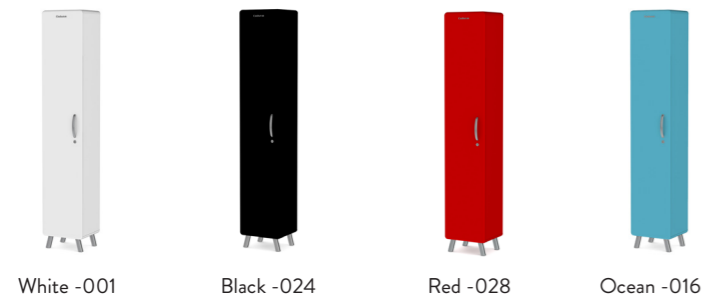

Art 4916
9 colours

Tv bench, 2D 4Dr
H:46 x W:118 x D:43 cm

Art 4942
4 colours

High cabinet, 1 door
H:185 x W:35 x D:33 cm

Art 4931
4 colours

Sideboard, 2 doors 3 drawers
H:73 x W:163x D:43 cm

Art 4933
7 colours