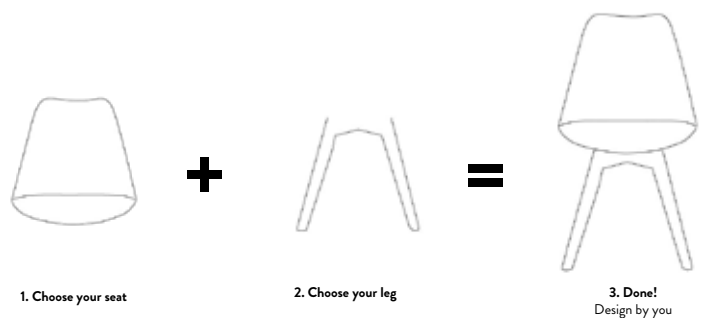

...designed by you

C-bar by tenzo

C-BAR

MAKE YOUR OWN UNIQUE CHAIR

C-bar is a collection of seats, legs and table tops with a large variety of possible combinations. Every seat and table top fits perfectly with every leg, the design is yours' to make. The chairs and tables are a welcome addition to any dining room, living room, or any other room in your home where classy design and comfort fits in. The chairs and tables have a sturdy construction and there is a look for every taste. C-bar is developed by Tenzo in collaboration with Swedish designers.

Tenzo always strives to give our customers high quality furniture. Tests for strength and stability according to EN 12520, EN1022 have been made for C-bar dining chairs.