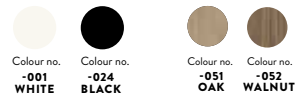

Art no 3970
FOOT METAL

Art no 3971
FOOT WOOD