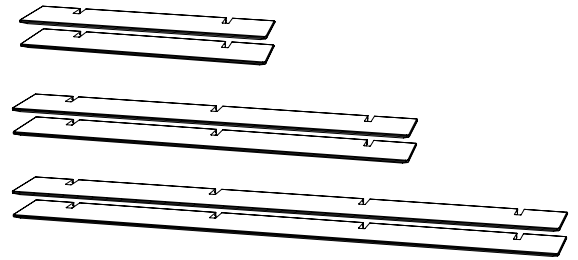

TENZO COLOUR NO.

Colour no.
005 WHITE

Colour no.
024 BLACK

Colour no.
031 FOREST

Colour no.
954 OAK

BUILD YOUR BRIDGE SHELF

Wall-hung

Bridge is constructed to hang on the wall and is easily attached with screws. The right choice of screw depends on your wall material.

Adjustable shelves

Bridge makes it easy for you to be flexible and to change your mind. The shelves are easy to move around into new positions. A new combination can give a whole new appearance and of course all shelves will be fastened safely into the uprights when finished.