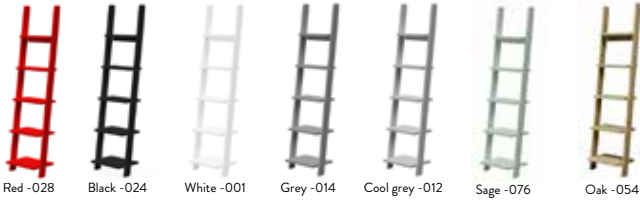

STORAGE

o o o o

2006 Strada shelf

H:188 x W:45 x D:35 cm

Red -028   Black -024   White -001   Grey -014   Cool grey -012   Sage -076   Oak -054

2025 Strada hallway

H:190 x W:85 x D:35 cm