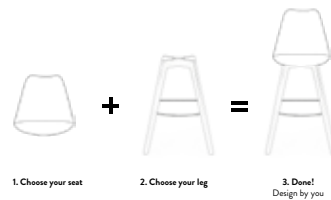

...designed by you

C-bar by tenzo

C-BAR

MAKE YOUR OWN UNIQUE CHAIR

C-bar is a collection of seats, legs and table tops with a large variety of possible combinations. Every seat and table top fits perfectly with every leg, the design is yours' to make. The chairs and tables are a welcome addition to any dining room, living room, or any other room in your home where classy design and comfort fits in. The chairs and tables have a sturdy construction and there is a look for every taste. C-bar is developed by Tenzo in collaboration with Swedish designers.

Tenzo always strives to give our customers high quality furniture. Tests for strength and stability according to EN 12520, EN1022 have been made for C-bar dining chairs.